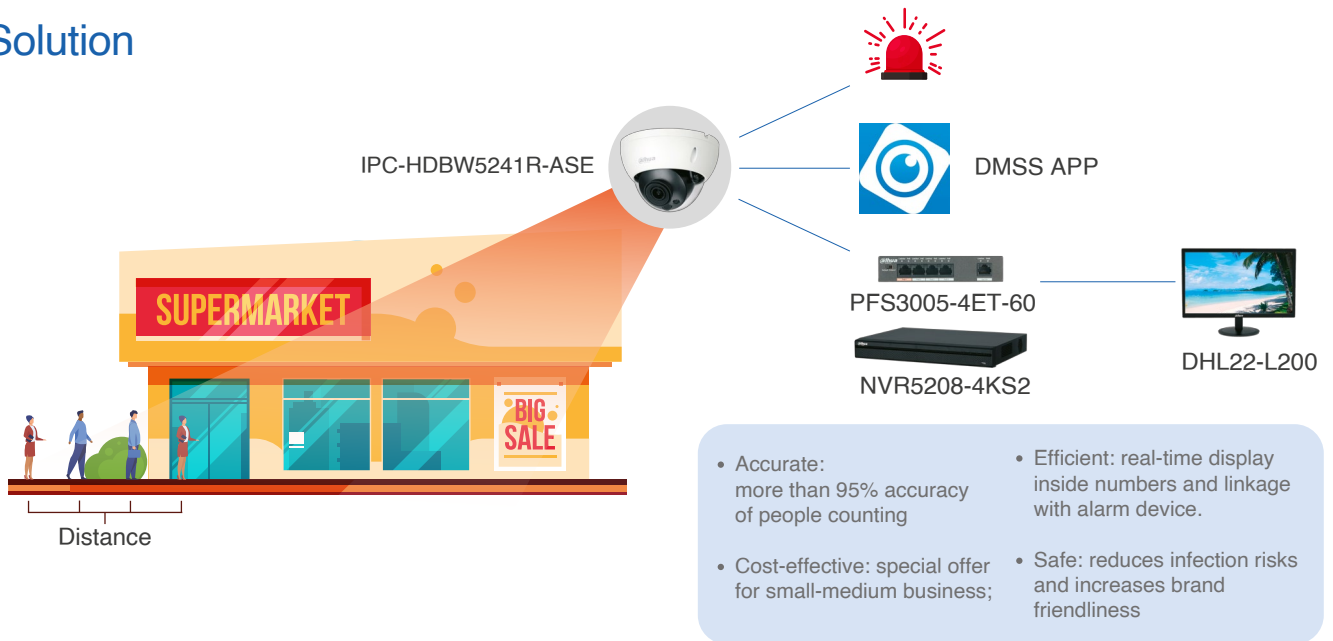

Solution

Application Scenario